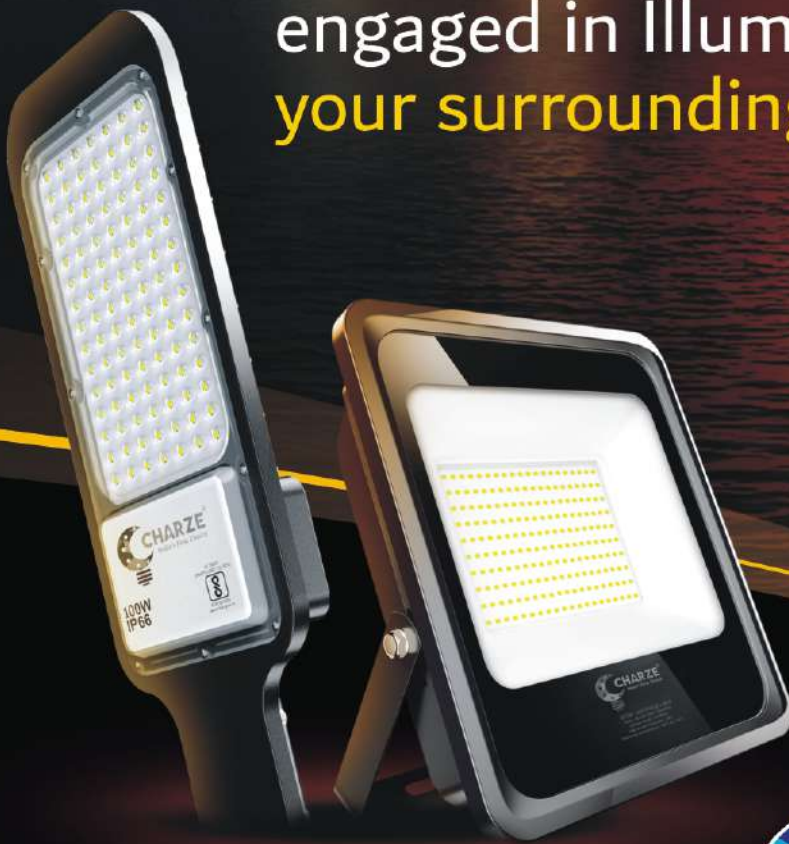

Promisingly  
engaged in Illuminating  
your surroundings!

About the brand  
“CHARZE”

Have you ever wondered if the path to your desired destination is too arduous at night or in low light? Most of us might have had experience with filament bulbs at busy street lights decades back and with today's Led revolution too. In this era of advanced Led Lights, the brand "Charze" has successfully achieved significant milestones with its wide range of BIS certified energy-saving environment-friendly elegant premium LEDs and excellent service support at a very competitive price range.